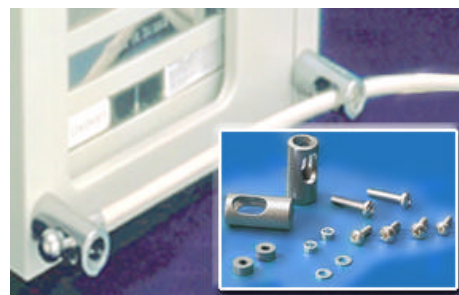

Security Housing

Includes mounting hardware.

Part No.: 09110 – (1) Security Housing
Unit UPC: 0 49536 09110 6
Unit Dimensions: 6"W x 1"D x 8"H
Unit Weight (lbs): .08
Unit Cube: .03
Carton UPC: 100 49536 09110 3
Carton Qty: 12
Carton Dimensions: 11.25"W x 6.5"D x 7"H
Carton Wt (lbs): 1.36
Carton Cube: .2962